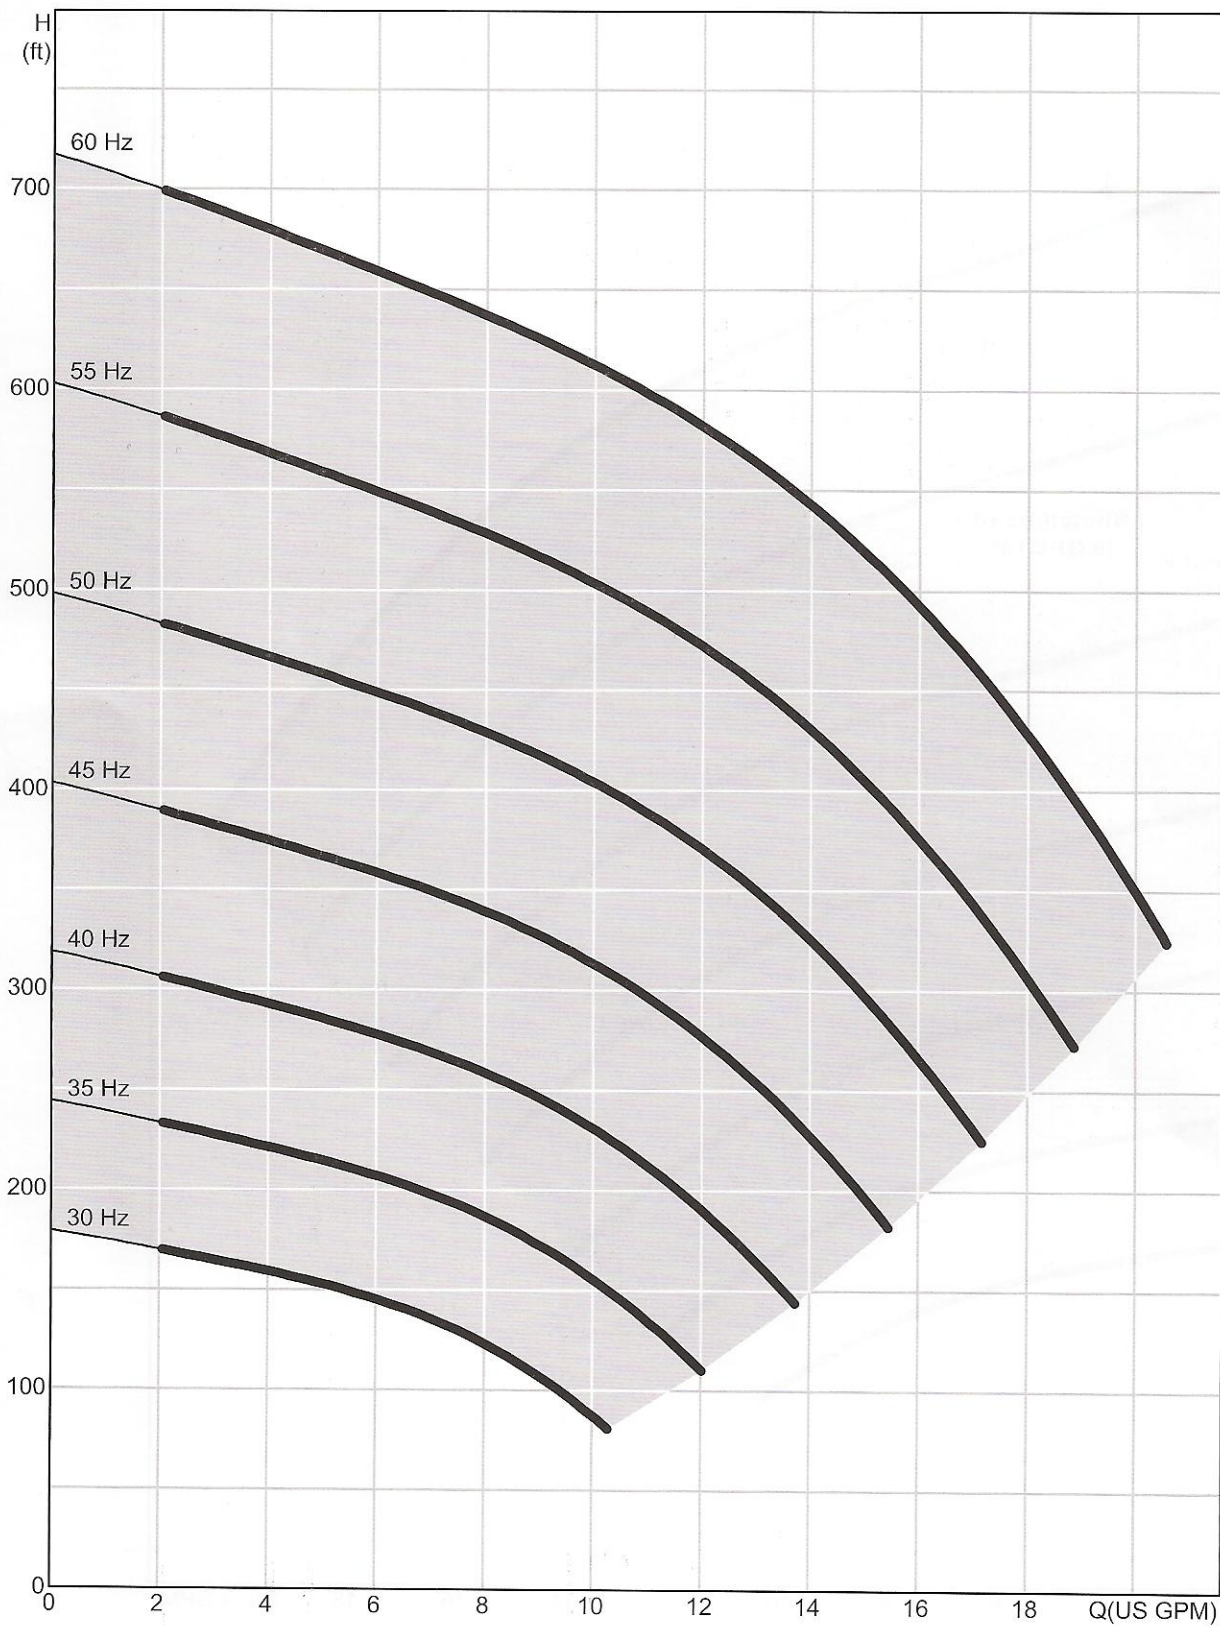

16 GPM • MODEL 16S30-24

SPECIFICATIONS SUBJECT TO CHANGE WITHOUT NOTICE.