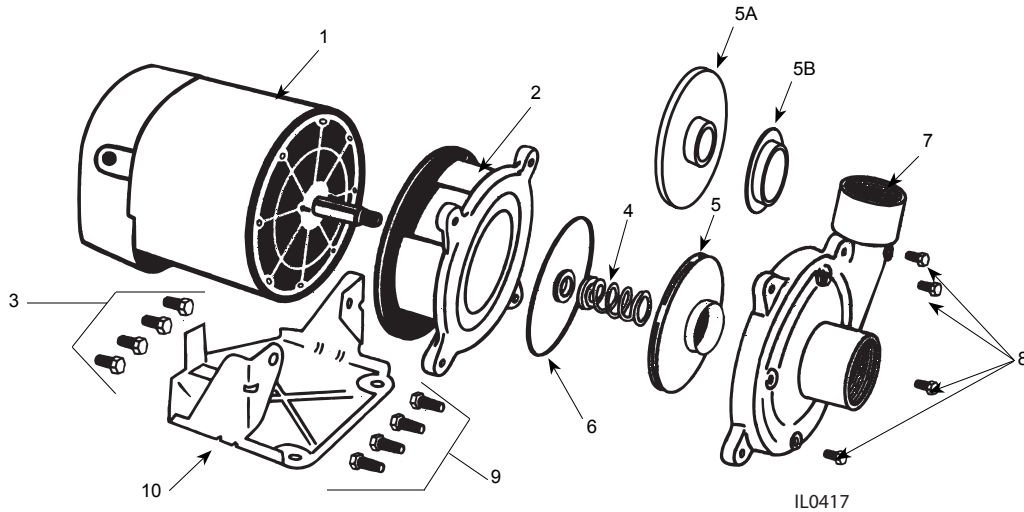

## CENTRIFUGAL PUMP REPAIR PARTS "CJ103" SERIES (For Pricing Refer To Repair Parts Price List)

		HP	1/3	1/2	3/4	1	1-1/2	2
		STAGE	1	1	1	1	1	1
ITEM	SINGLE PHASE BRASS IMPELLER	MODEL NO.	CJ103031	CJ103051	CJ103071	CJ103101	CJ103151	CJ103201
	THREE PHASE BRASS IMPELLER			CJ103053	CJ103073	CJ103103	CJ103153	CJ103203
	SINGLE PHASE PLASTIC IMPELLER		CJ103P031	CJ103P051	CJ103P071	CJ103P101	CJ103P151	CJ103P201
	SINGLE PHASE PLASTIC IMPELLER			CJ103P053	CJ103P073	CJ103P103	CJ103P153	CJ103P203
	DESCRIPTION	PART NO.	QTY.					
1	Motor, Nema J - 1PH		98J103	98J105	98J107	98J110	98J115	98J120
1	Motor, Nema J - 3 PH		—	98J305	98J307	98J310	98J315	98J320
	Motor Access Cover	021301R	1	1	1	1	1	1
	Screws, Access Cover	021302	2	2	2	2	2	2
‡	Slinger Washer	126905	1	1	1	1	1	1
2	Mounting Ring	134107	1	1	1	1	1	1
3	Hex Hd. Cap Screws 3/8 x 3/4"	*	4	4	4	4	4	4
4	Seal, Rotary w/Spring	131100	1	1	1	1	1	1
5	Impeller - Brass	130403	126900	127805	127805	127804	127806	127848
5A	Impeller - Plastic	133426	139222	021380	135248	021279	N/A	N/A
5B	Clearance Ring	N/A	138138	134240	134240	134240	N/A	N/A
6	Ring, Square Cut †	132583	1	1	1	1	1	1
7	Body Assembly - Brass Impeller		127870	127870	127780	127780	127780	127780
	Body Assembly - Plastic Impeller	021439	1	1	1	1	1	N/A
‡	Suction Clearance Ring-Brass		127869A	127869A	125842A	125842A	125842A	125842A
8	Pipe Plugs, 1/8" NPT	*	4	4	4	4	4	4
9	Hex Hd. Cap Screws 3/8 x 1"	*	4	4	4	4	4	4
10	Base	125855	1	1	1	1	1	1

(\*) Standard hardware item  
 (‡) Not shown  
 (†) For pumps with paper gasket, replace with part number 127782  
 (Δ) Kit Includes: Access Cover, Screws & Wiring Diagrams